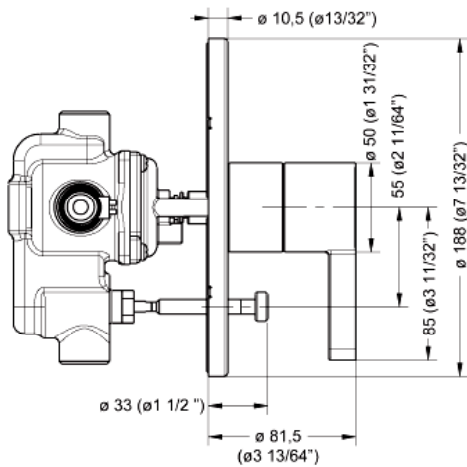

HANSAFORM Pressure Balance Trim 5895 9101 XX17

Product Specification:

Trim-set, pressure balance
with diverter

*Rough-in 5206 0100 0017 sold
separately.